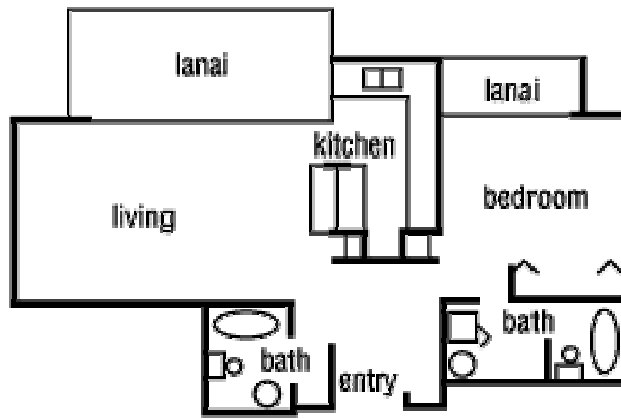

WAILEA EKOLU

10 Wailea Ekolu Place
18 Acres Overlooking Wailea Blue Golf Course
148 Units
1 and 2 Bedroom Plans Including Townhouses
Year Built: 1979

Wailea Ekolu Unit 607

Two Ocean View lanai's (balconies') facing South West for perfect sunset viewing

1 BEDROOM, 2 BATH

Wailea Ekolu #607 Condo is around 2000 feet to the beautiful beaches in Wailea